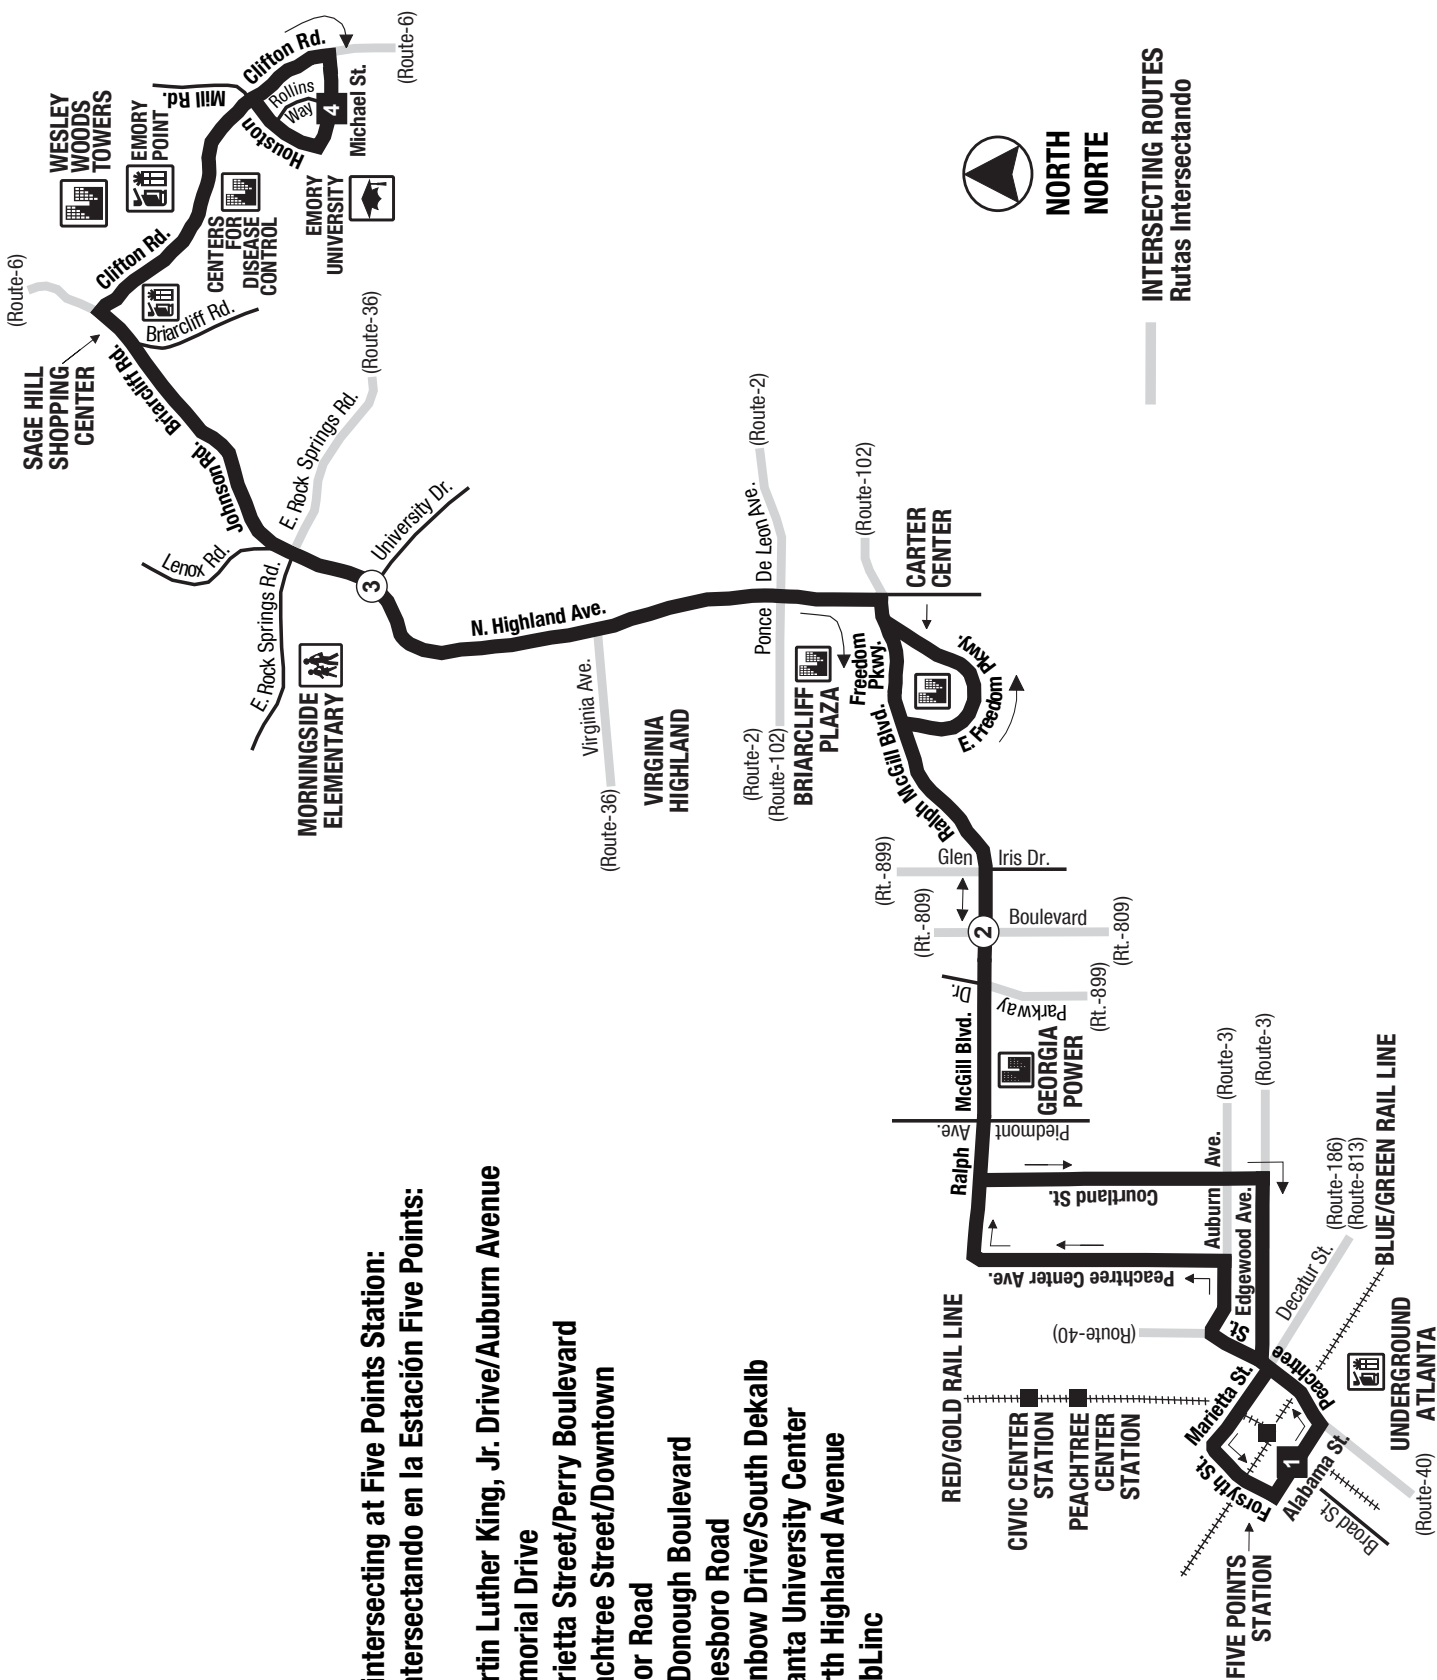

**Routes intersecting at Five Points Station:
Rutas intersectando en la Estación Five Points:**

- 3-Martin Luther King, Jr. Drive/Auburn Avenue**
- 21-Memorial Drive**
- 26-Marietta Street/Perry Boulevard**
- 40-Peachtree Street/Downtown**
- 42-Pryor Road**
- 49-McDonough Boulevard**
- 55-Jonesboro Road**
- 186-Rainbow Drive/South Dekalb**
- 813-Atlanta University Center**
- 816-North Highland Avenue**
- CoblLinc**

INTERSECTING ROUTES
Rutas Intersectando