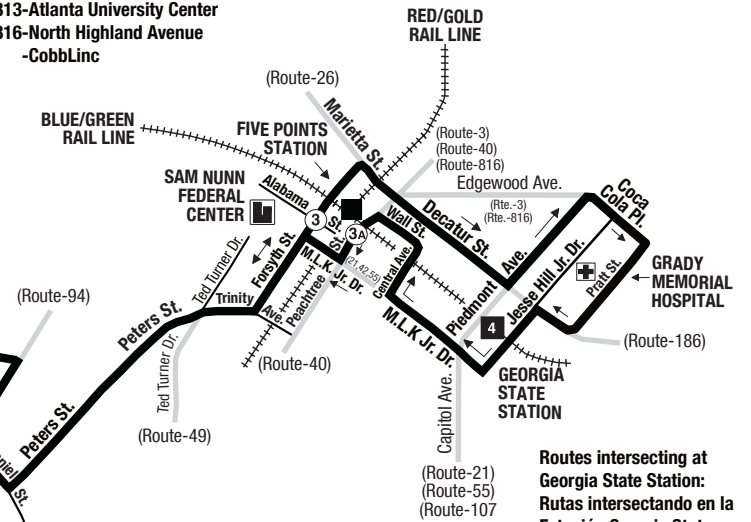

**Routes intersecting at West Lake Station:**  
**Rutas intersectando en la Estación West Lake:**

- 58-Hollywood Road/Lucile Avenue
- 813-Atlanta University Center
- 853-Center Hill
- 867-Peyton Forest/Dixie Hills

**NORTH**  
**NORTE**

— INTERSECTING ROUTES  
 Rutas Intersectando

**Routes intersecting at Five Points Station:**  
**Rutas intersectando en la Estación Five Points:**

- 3-Martin Luther King, Jr. Drive/Auburn Avenue
- 21-Memorial Drive
- 26-Marietta Street/Perry Boulevard
- 40-Peachtree Street/Downtown
- 42-Pryor Road
- 49-McDonough Boulevard
- 55-Jonesboro Road
- 186-Rainbow Drive/South Dekalb
- 813-Atlanta University Center
- 816-North Highland Avenue
- CobbLinc

**Routes intersecting at Georgia State Station:**  
**Rutas intersectando en la Estación Georgia State:**

- 107-Glenwood
- 813-Atlanta University Center
- 899-Old Fourth Ward